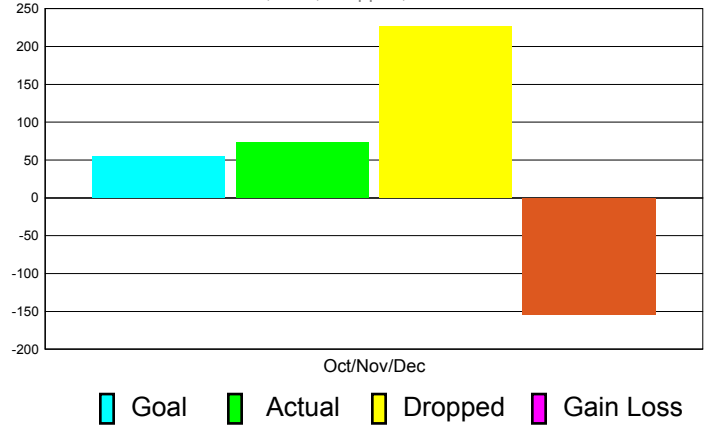

Membership Results 2011-2012

Goal, New, Dropped, Gain/Loss