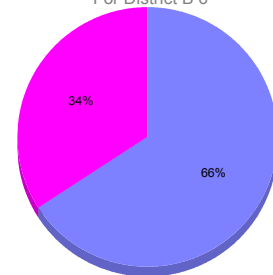

**Membership Results
2011-2012**

**Membership
2010-2011**

Month	Net Memb Goal	Actual New Memb	Actual Dropped Memb	Gain/Loss of Memb	Gain/ Loss of Memb
Oct/Nov/Dec	55	73	227	-154	128
Totals	55	73	227	-154	128

Membership Results 2011-2012

Goal, New, Dropped, Gain/Loss

Comparison of Membership Gain/Loss

Current Year Compared to the Previous Year

Gender Comparison 2010-2011

For District B 6

Oct/Nov/Dec

■ Male ■ Female